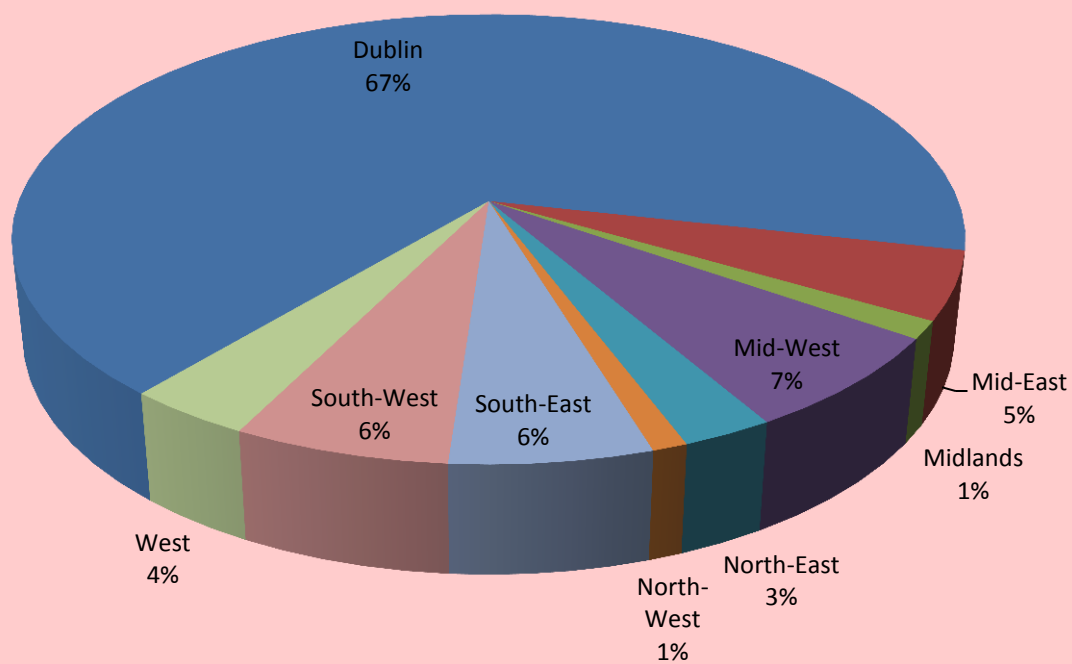

Homelessness by region during the week of 18 – 24 September 2017

<u>Dublin</u>	3537	<u>North-West</u>	
		Donegal	25
<u>Mid-East</u>		Leitrim	0
Kildare	142	Sligo	29
Meath	80	<u>South-East</u>	
Wicklow	35	Carlow	7
<u>Midlands</u>		Kilkenny	54
Laois	7	Tipperary	78
Longford	11	Waterford	107
Offaly	31	Wexford	63
Westmeath	18	<u>South-West</u>	
<u>Mid-West</u>		Cork	278
Clare	48	Kerry	52
Limerick	315	<u>West</u>	
<u>North-East</u>		Galway	181
Louth	137	Mayo	11
Monaghan	1	Roscommon	1
Cavan	2