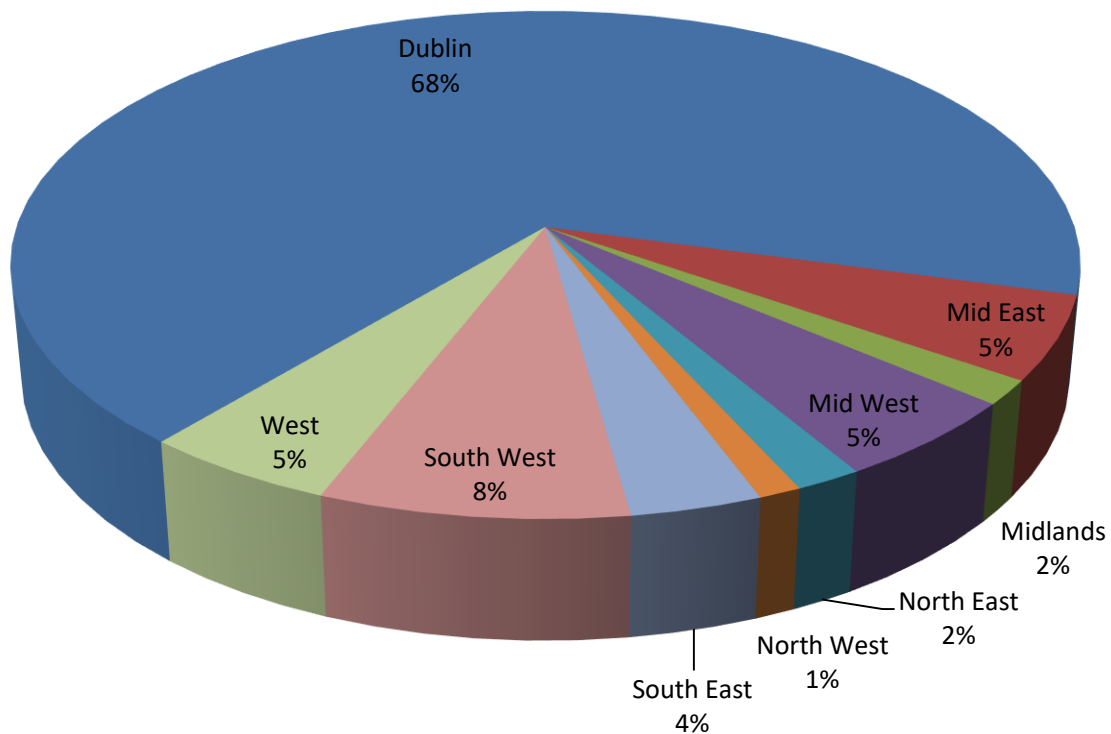

Homelessness by region during the week of 20-26 April 2020

Dublin 4266

Mid-East

Kildare 183

Meath 127

Wicklow 25

Midlands

Laois 31

Longford 7

Offaly 28

Westmeath 32

Mid-West

Clare 62

Limerick 268

North-East

Louth 96

Monaghan 2

Cavan 12

North-West

Donegal 30

Leitrim 3

Sligo 38

South-East

Carlow 35

Kilkenny 45

Tipperary 38

Waterford 70

Wexford 30

South-West

Cork 377

Kerry 134

West

Galway 291

Mayo 27

Roscommon 5