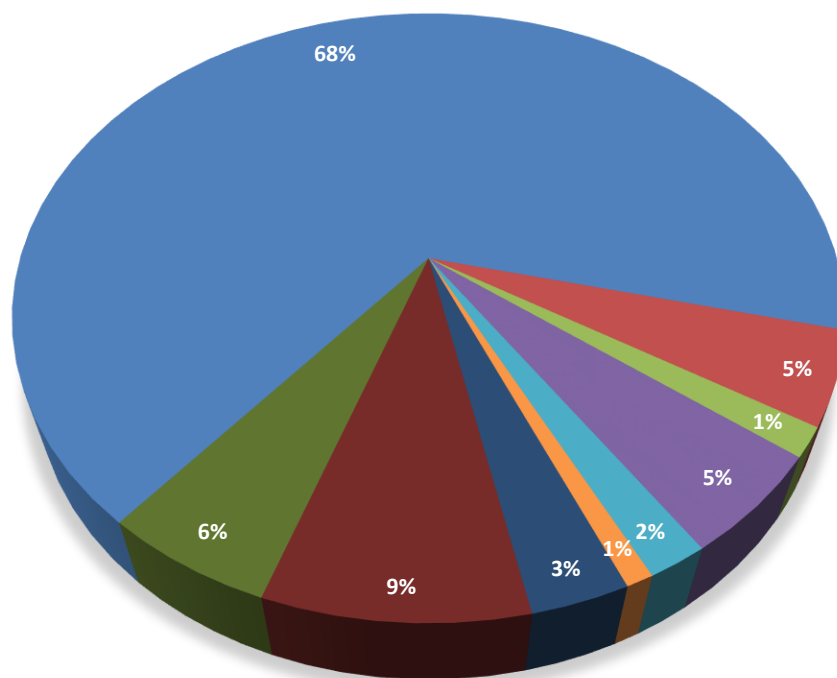

REGION	HOMELESS ADULTS	GENDER		AGE GROUPS				ACCOMMODATION TYPE *			
		Male	Female	18-24	25-44	45-64	65+	PEA	STA	TEA	Other
Dublin	4268	2498	1770	510	2495	1180	83	1058	934	2250	58
Mid-East	310	197	113	41	166	92	11	189	117	4	0
Midlands	98	48	50	11	51	33	3	62	12	24	0
Mid-West	335	212	123	51	179	97	8	112	188	35	0
North-East	127	72	55	19	64	33	11	75	51	1	0
North-West	58	41	17	9	32	16	1	18	28	11	1
South-East	205	151	54	30	112	55	8	54	149	0	2
South-West	548	337	211	68	332	127	21	317	234	0	0
West	360	210	150	45	198	102	15	208	150	0	2
TOTAL	6309	3766	2543	784	3629	1735	161	2093	1863	2325	63

TEA - Temporary Emergency Accommodation: emergency accommodation with no (or minimal) support

* Note: clients may have accessed multiple accommodation types during the week

Homelessness by region during the week of 23-29 December 2019

Carlow 31

Kilkenny 44

Tipperary 35

Waterford 63

Wexford 32

South-West

Cork 405

Kerry 143