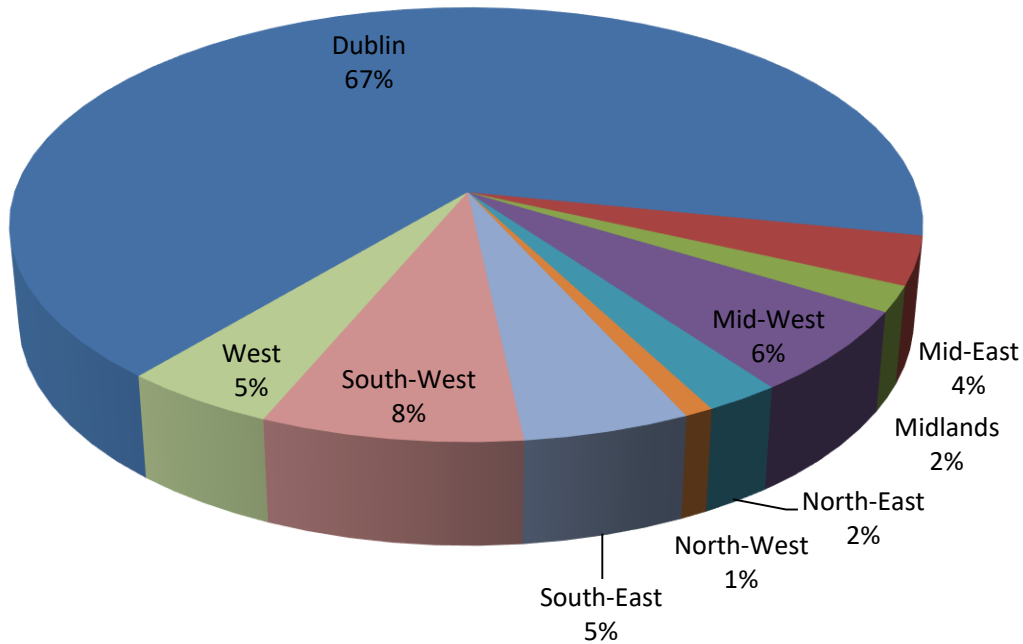

Homelessness by region during the week of 19 – 25 November 2018

Dublin 4129

Mid-East
Kildare 112
Meath 81
Wicklow 30

Midlands
Laois 19
Longford 9
Offaly 50
Westmeath 40

Mid-West
Clare 80
Limerick 305

North-East
Louth 128
Monaghan 5
Cavan 9

North-West
Donegal 20
Leitrim 1
Sligo 34

South-East
Carlow 23
Kilkenny 63
Tipperary 56
Waterford 114
Wexford 61

South-West
Cork 363
Kerry 132

West
Galway 261
Mayo 30
Roscommon 2